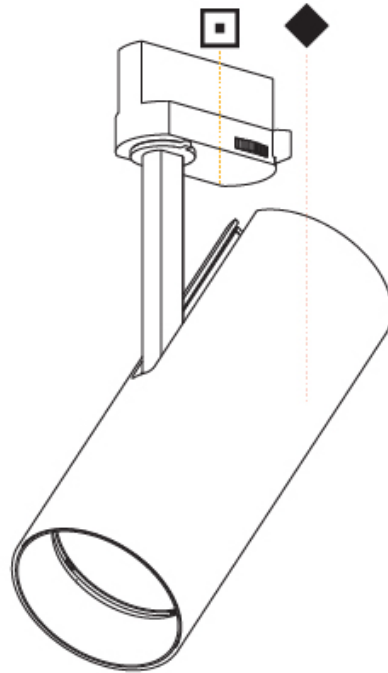

IMAGINE 75 TRACK

A3T042-

PROJECT

TYPE

SPECIFIER

QUANTITY

DATE

A