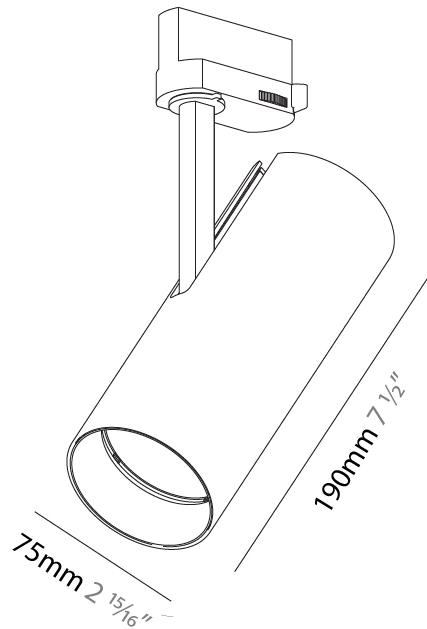

OPTICAL

Optic: Lens Pack - No Lens / Linear Spread Lens / Honeycomb / Spread Lens
 Beam Angle: 12
 Adjustability: Rotational 350°; Tilt 90°

RATINGS AND CERTIFICATIONS

Certified By: Certified for North American Standards
 IP rating: IP20