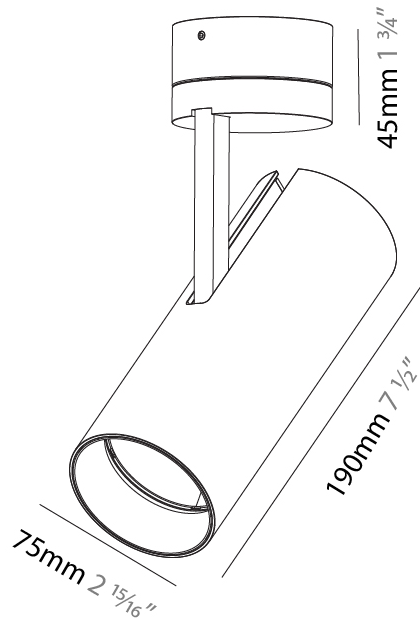

GENERAL

Series: Imagine
Subseries: Imagine 75
Brand: Prolicht
Division: Architectural
Mounting Type: Surface
Mounting Location: Ceiling
Subcategory: Spots

PHYSICAL

Shape: Cylinder
Diameter (mm): 75
Diameter (in): 2 ¹⁵/₁₆
Height (mm): 190
Height (in): 7 ¹/₂
Max. Overall Height (mm): 235
Max. Overall Height (in): 9 ¹/₄
Light Distribution: Adjustable / Direct
Weight (kg): 0.919
Weight (lbs): 2.02
Fixture Finish: SSR / BKV / CWI / CRY / HAB / UFT / ITA / RUA / FTG / MYG / LOD / PUS / FRO / FUP / KIA / POP / BLS / SPG / MEY / GOH / GUM / CHC / COM / ABZ / JAG / OBR / MOS / ROR
Fixture Material: Aluminum Die Cast

ELECTRICAL

Lamp Type: LED (Zhaga Standard)
Input Wattage (W): 13.2 / 16.5
Total Output Wattage (W): 12 / 15
Dimming: Tri-Mode (Non-Dimming and Phase Dimming (120Vac only) and 0-10V Dimming)
Driver Included: Yes
Driver Location: Integrated
Driver Type: Constant Current - Universal
Driver Class: Class 2
Input Voltage (V): 120 - 277
Constant Current (MA): 350

LED

Number of LEDs: 1
Color Temperature (°K): 2700 / 3000 / 3500 / 4000
Max. Delivered Lumen (lm): 870 / 970 / 1038 / 1060
CRI: >90 CRI
Lamp Life (hrs): 50000

OPTICAL

Reflector°: 10
Adjustability: Rotational 350°; Tilt 90°

RATINGS AND CERTIFICATIONS

Certified By: Certified for North American Standards
IP rating: IP20