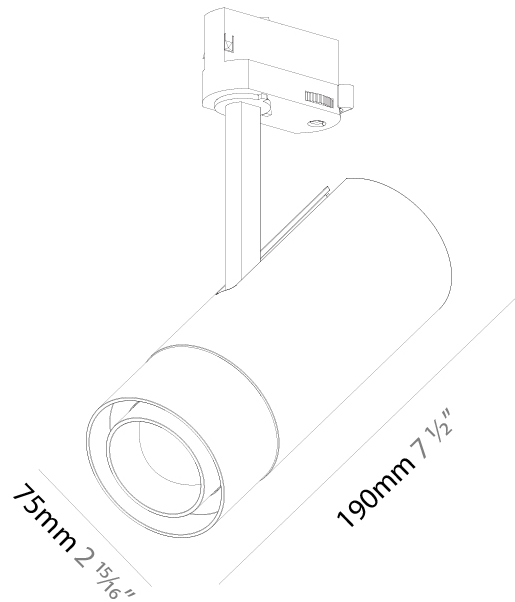

GENERAL

Series: Imagine
Subseries: Imagine Flex
Brand: Prolicht
Division: Architectural
Mounting Type: Track
Mounting Location: Ceiling
Subcategory: Spots

PHYSICAL

Shape: Cylinder
Diameter (mm): 75
Diameter (in): 2 ¹⁵/₁₆
Height (mm): 190
Height (in): 7 ¹/₂
Max. Overall Height (mm): 210
Max. Overall Height (in): 8 ¹/₄
Light Distribution: Adjustable / Direct
Weight (kg): 0.702
Weight (lbs): 1.54
Fixture Finish: SSR / BKV / CWI / CRY / HAB / UFT / ITA / RUA / FTG / MYG / LOD / PUS / FRO / FUP / KIA / POP / BLS / SPG / MEY / GOH / GUM / CHC / COM / ABZ / JAG / OBR / MOS / ROR
Holder Finish: BLK / WHI / SIL
Fixture Material: Aluminum Die Cast

ELECTRICAL

Lamp Type: LED (Zhaga Standard)
Input Wattage (W): 20
Total Output Wattage (W): 18.2
Dimming: Tri-Mode (Non-Dimming and Phase Dimming (120Vac only) and 0-10V Dimming)
Driver Included: Yes
Driver Location: Integrated
Driver Type: Constant Current - Universal
Driver Class: Class 2
Input Voltage (V): 120 - 277
Constant Current (MA): 500

LED

Number of LEDs: 1
Color Temperature (°K): 2700 / 3000 / 3500 / 4000
Max. Delivered Lumen (lm): 788 / 817 / 859 / 876
Nominal Lumen (lm): 1782 / 1848 / 1941 / 1981
CRI: >90 CRI
Lamp Life (hrs): 50000

OPTICAL

Reflector°: 14° to 48°
Adjustability: Rotational 350°; Tilt 90°

RATINGS AND CERTIFICATIONS

Certified By: Certified for North American Standards
IP rating: IP20