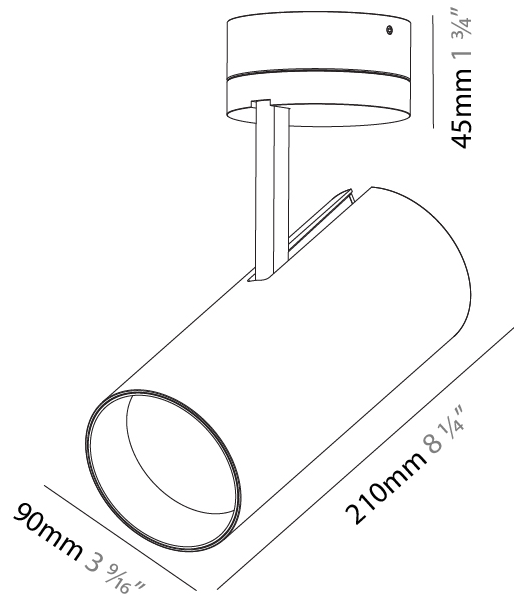

GENERAL

Series: Imagine
Subseries: Imagine 90
Brand: Prolicht
Division: Architectural
Mounting Type: Surface
Mounting Location: Ceiling
Subcategory: Spots

PHYSICAL

Shape: Cylinder
Diameter (mm): 90
Diameter (in): 3 ⁹/₁₆
Height (mm): 210
Height (in): 8 ¹/₄
Max. Overall Height (mm): 255
Max. Overall Height (in): 10 ¹/₁₆
Light Distribution: Adjustable / Direct
Weight (kg): 1.184
Weight (lbs): 2.60
Fixture Finish: SSR / BKV / CWI / CRY / HAB / UFT / ITA / RUA / FTG / MYG / LOD / PUS / FRO / FUP / KIA / POP / BLS / SPG / MEY / GOH / GUM / CHC / COM / ABZ / JAG / OBR / MOS / ROR
Fixture Material: Aluminum Die Cast

ELECTRICAL

Lamp Type: LED (Zhaga Standard)
Input Wattage (W): 28.6
Total Output Wattage (W): 26
Dimming: Tri-Mode (Non-Dimming and Phase Dimming (120Vac only) and 0-10V Dimming)
Driver Included: Yes
Driver Location: Integrated
Driver Type: Constant Current - Universal
Driver Class: Class 2
Input Voltage (V): 120 - 277
Constant Current (MA): 700

LED

Number of LEDs: 1
Color Temperature (°K): 2700 / 3000 / 3500 / 4000
Max. Delivered Lumen (lm): 2210 / 2270 / 2391 / 2440
CRI: >90 CRI
Lamp Life (hrs): 50000

OPTICAL

Reflector°: 18 / 26 / 40
Adjustability: Rotational 350°; Tilt 90°

RATINGS AND CERTIFICATIONS

Certified By: Certified for North American Standards
IP rating: IP20