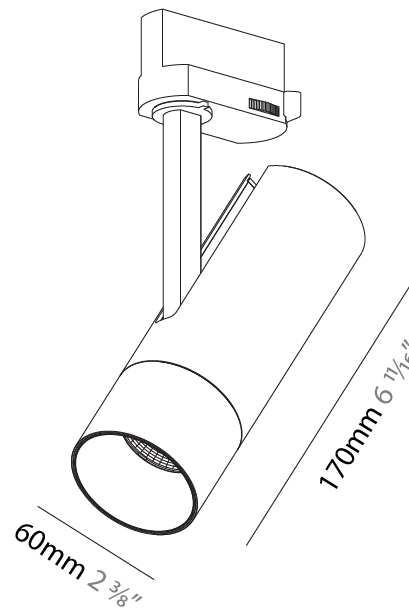

OPTICAL

Optic°: Lens Pack - No Lens / Linear Spread Lens / Honeycomb / Spread Lens
 Beam Angle: 12

RATINGS AND CERTIFICATIONS

Certified By: Certified for North American Standards
 IP rating: IP20

PROJECT
TYPE
SPECIFIER
QUANTITY
DATE