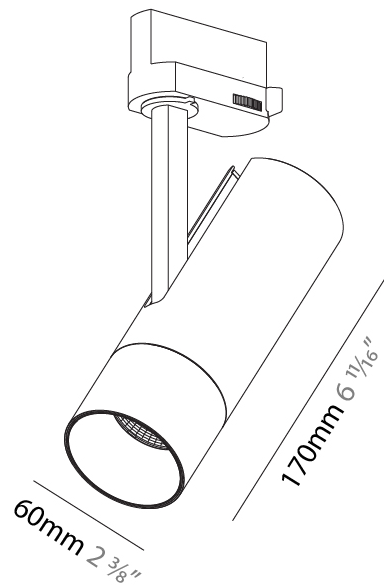

GENERAL

Series: Imagine
Subseries: Imagine 60
Brand: Prolicht
Division: Architectural
Mounting Type: Track
Mounting Location: Ceiling

PHYSICAL

Shape: Cylinder
Diameter (mm): 60
Diameter (in): 2 ³/₈
Height (mm): 170
Height (in): 6 ¹¹/₁₆
Max. Overall Height (mm): 190
Max. Overall Height (in): 7 ¹/₂
Light Distribution: Adjustable / Direct
Weight (kg): 0.564
Weight (lbs): 1 1/4
Fixture Finish: SSR / BKV / CWI / CRY / HAB / UFT / ITA / RUA / FTG / MYG / LOD / PUS / FRO / FUP / KIA / POP / BLS / SPG / MEY / GOH / GUM / CHC / COM / ABZ / JAG / OBR / MOS / ROR
Fixture Material: Aluminum Die Cast

ELECTRICAL

Lamp Type: LED (Zhaga Standard)
Input Wattage (W): 15.5
Total Output Wattage (W): 14
Dimming: Tri-Mode (Non-Dimming and Phase Dimming (120Vac only) and 0-10V Dimming)
Driver Included: Yes
Driver Location: Integrated
Driver Type: Constant Current - Universal
Driver Class: Class 2
Input Voltage (V): 120 - 277
Constant Current (MA): 350

LED

Number of LEDs: 1
Color Temperature (°K): 2700 / 3000 / 3500 / 4000
Max. Delivered Lumen (lm): 930 / 960 / 1009 / 1030
CRI: >90 CRI
Lamp Life (hrs): 50000

OPTICAL

Reflector°: 20 / 40 / 60

RATINGS AND CERTIFICATIONS

Certified By: Certified for North American Standards
IP rating: IP20